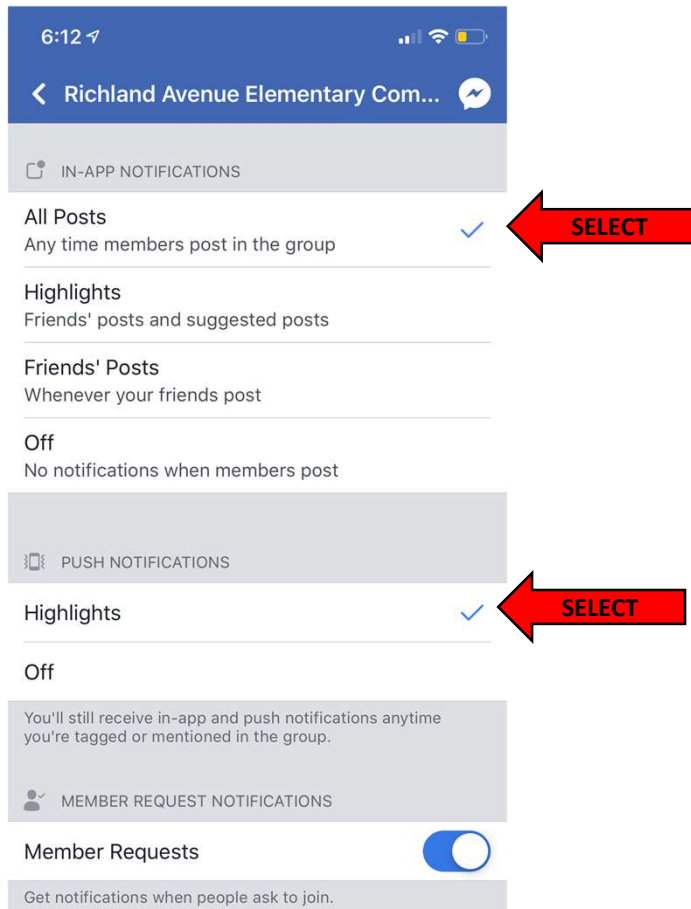

If you're interested in getting all of the updates from "Richland Avenue Elementary Community", follow these steps: