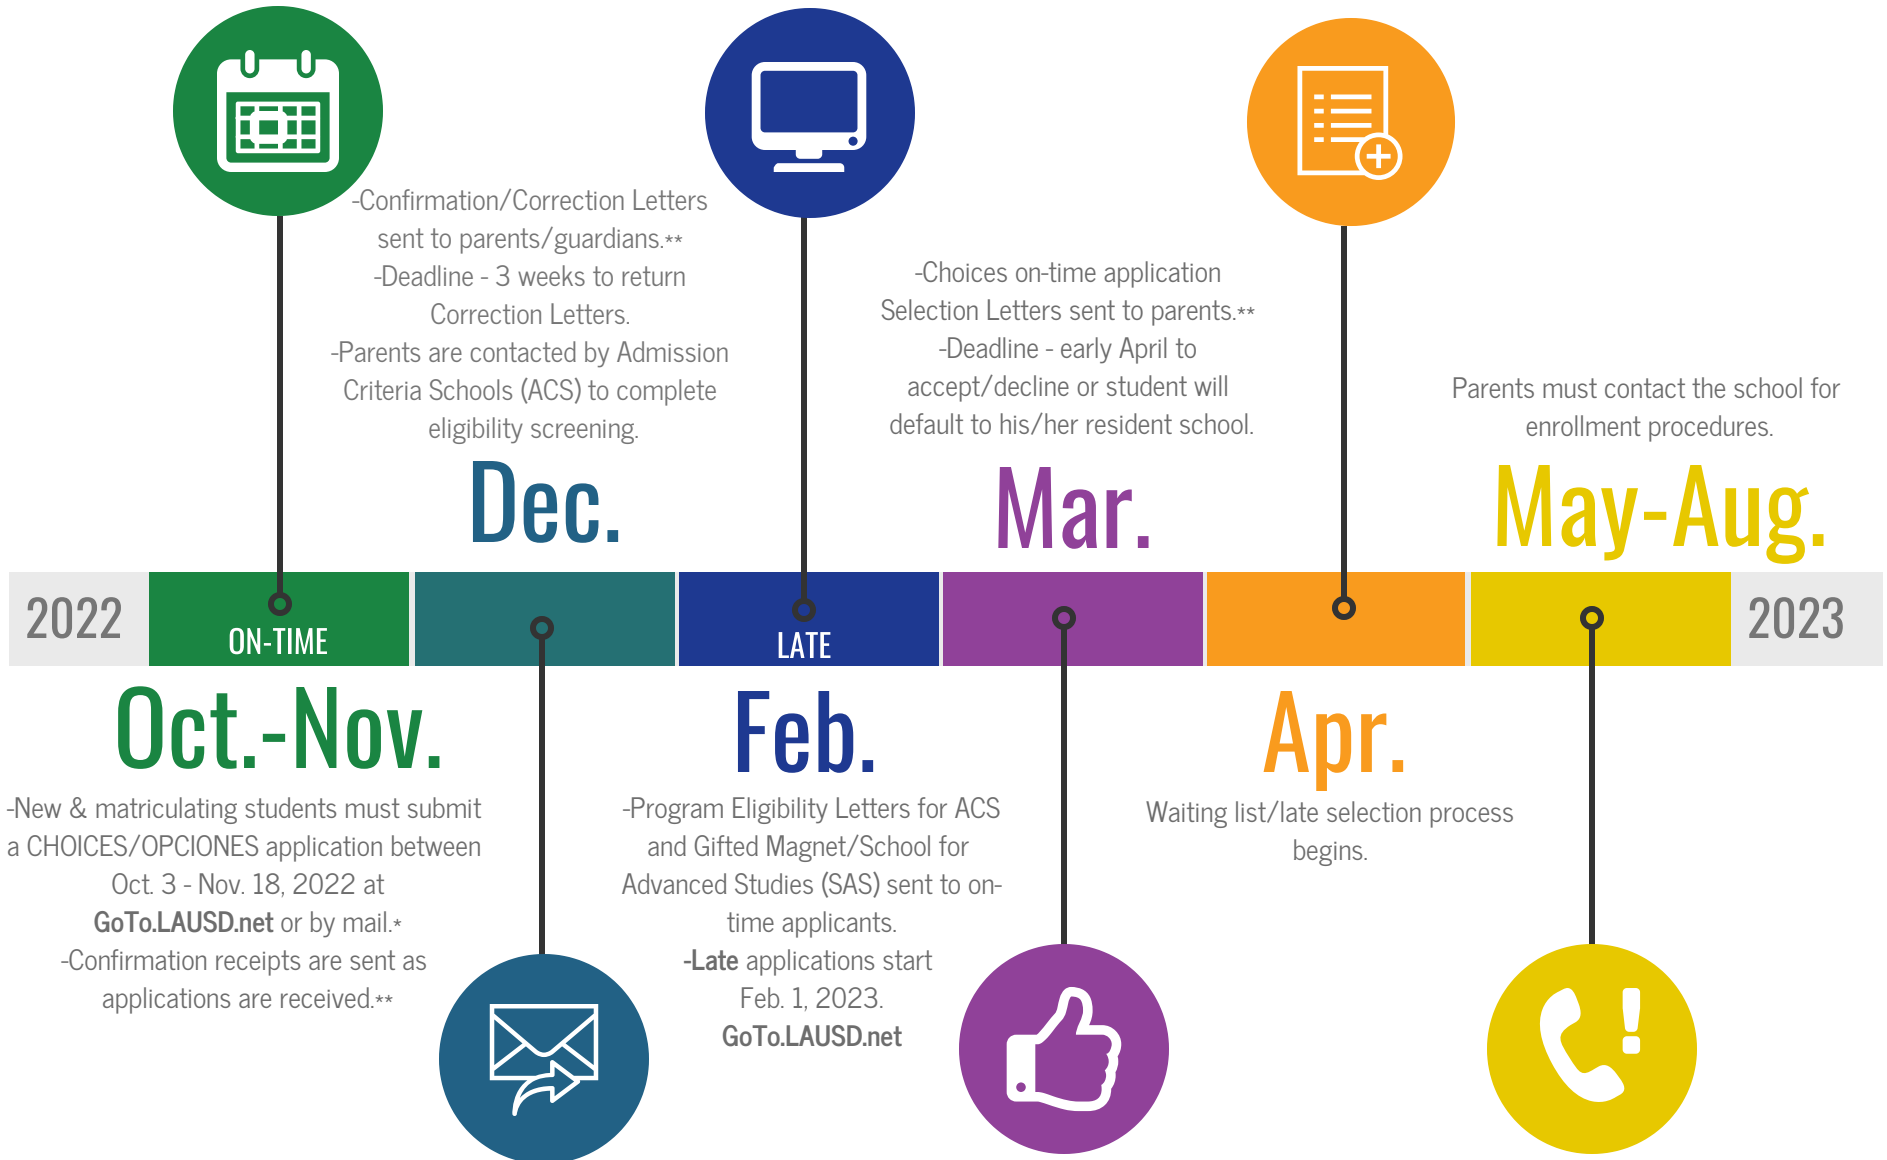

# CHOICES Timeline

\*Continuing students do not need to submit an application each year.

\*\*All correspondence for online applicants will be sent to Parent Account ([Apply.LAUSD.net](http://Apply.LAUSD.net)).